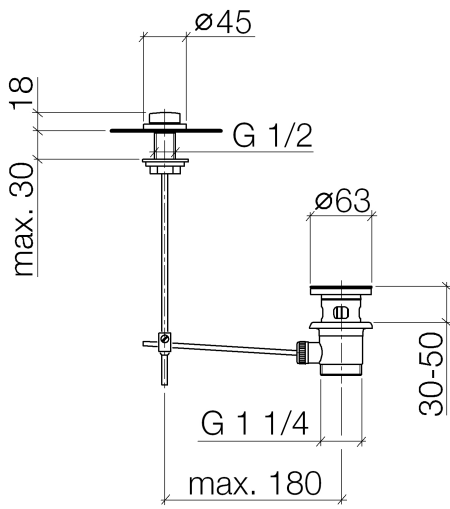

Basin Waste with knob for deck mounting 1 1/4" - Brushed Bronze

IMO

10 200 970

Fits: IMO, LULU, MADISON, MEM, TARA,
CL.1, LISSÉ, VAIA, META, CYO

	Brushed Bronze	10 200 970-42
	Chrome	10 200 970-00
	Brushed Platinum	10 200 970-06
	Platinum	10 200 970-08
	Durabronze (23kt Gold)	10 200 970-09
	Dark Chrome	10 200 970-19
	Light Gold	10 200 970-26
	Brushed Light Gold	10 200 970-27
	Brushed Durabronze (23kt Gold)	10 200 970-28
	Matte Black	10 200 970-33
	Brushed Champagne (22kt Gold)	10 200 970-46
	Champagne (22kt Gold)	10 200 970-47
	Brushed Chrome	10 200 970-93
	Brushed Dark Platinum	10 200 970-99

Basin Waste with knob for deck mounting 1 1/4" - Brushed Bronze

IMO

10 200 970

Only suitable for basins with an overflow.

10 200 970

10 200 970

Parts for other finishes can be found here: [Chrome](#)

Spare parts list

No.	Item Number	Name	Quantity used	Delivery time
1	09 21 33 001-42	handle	1	60
2	09 14 10 007 90	seal	2	2
3	09 31 09 004-42	pull-rod	1	60
4	09 18 40 022-42	sleeve	1	60
5	09 14 10 095 90	seal	1	2
6	09 14 05 012 90	seal	1	2
7	09 14 40 001 90	seal	1	60
8	09 23 10 010 90	nut	1	2
9	90 11 01 001 00-42	pop-up waste	1	30